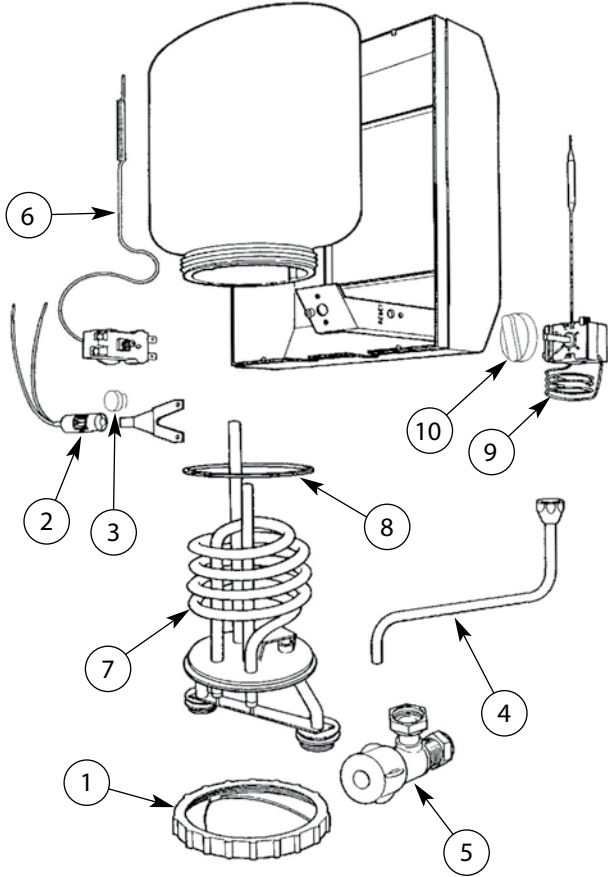

## Overbasin

## Zip Tudor Overbasin

Item	Part No.	Description
<b>Mark 2 &amp; 3</b>		
1	CT0115	Neck Ring
2	CT0129	Neon
3	CT0130	Neon Lens
4	CT0137	Outlet Spout, 350mm
5	CT0138	Control Valve
6	CT0121/2/3	Resettable Cut-Out
<b>Mark 3</b>		
7	CT0111/3 CT0113/3	5 litres Element 2kW 10 litres Element 3kW
8	CT0116/3	Element 'O' Ring
9	CT0119/3	Thermostat
10	CT0106/3	Temperature Control Knob
<b>Mark 2</b>		
7	CT0116/2	Element Gasket
<b>Mark 1</b>		
6	CT0121	Resettable Cut-Out

## Zip Tudor Underbasin

Item	Part No.	Description
<b>Mark 2 &amp; 3</b>		
1	CT0115	Neck Ring
2	CT0129	Neon
3	CT0130	Neon Lens
4	CT0121/2/3	Resettable Cut-Out
<b>Mark 3</b>		
5	CT0112/3 CT0114/3	5 litres Element 2kW 10 litres Element 3kW
6	CT0116/3	Element 'O' Ring
7	CT0119/3	Thermostat
8	CT0106/3	Temperature Control Knob
<b>Mark 2</b>		
5	CT0112/2 CT0114/2	5 litres Element 2kW 10 litres Element 3kW
6	CT0116/2	Element Gasket
<b>Mark 1</b>		
4	CT0121	Resettable Cut-Out

Underbasin