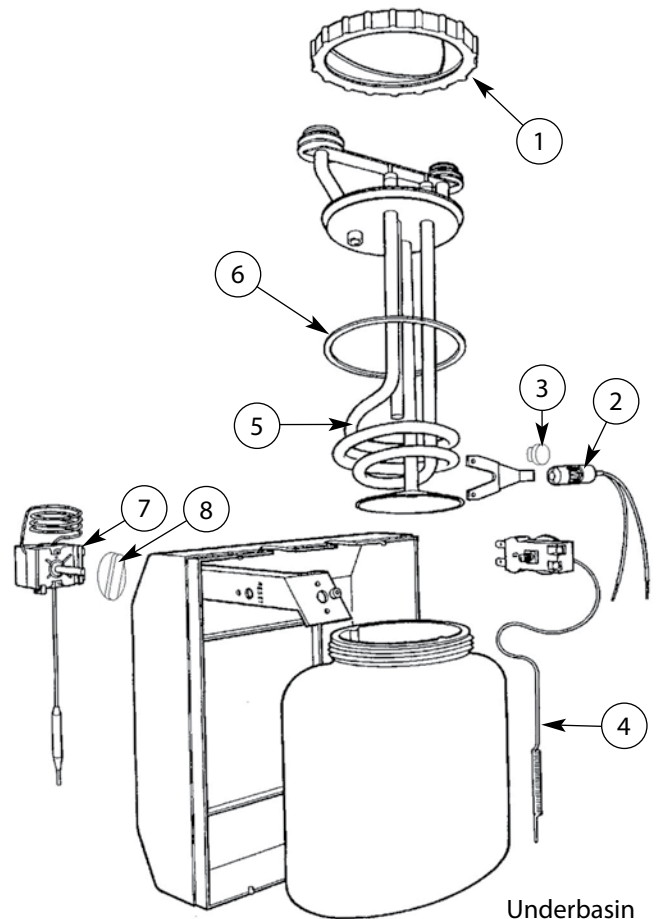

## Overbasin

## Zip Tudor Overbasin

Item	Part No.	Description
<b>Mark 2 &amp; 3</b>		
1	CT0115	Neck Ring
2	CT0129	Neon
3	CT0130	Neon Lens
4	CT0137	Outlet Spout, 350mm
5	CT0138	Control Valve
6	CT0121/2/3	Resettable Cut-Out
<b>Mark 3</b>		
7	CT0111/3 CT0113/3	5 litres Element 2kW 10 litres Element 3kW
8	CT0116/3	Element 'O' Ring
9	CT0119/3	Thermostat
10	CT0106/3	Temperature Control Knob
<b>Mark 2</b>		
7	CT0116/2	Element Gasket
<b>Mark 1</b>		
6	CT0121	Resettable Cut-Out

## Zip Tudor Underbasin

Item	Part No.	Description
<b>Mark 2 &amp; 3</b>		
1	CT0115	Neck Ring
2	CT0129	Neon
3	CT0130	Neon Lens
4	CT0121/2/3	Resettable Cut-Out
<b>Mark 3</b>		
5	CT0112/3 CT0114/3	5 litres Element 2kW 10 litres Element 3kW
6	CT0116/3	Element 'O' Ring
7	CT0119/3	Thermostat
8	CT0106/3	Temperature Control Knob
<b>Mark 2</b>		
5	CT0112/2 CT0114/2	5 litres Element 2kW 10 litres Element 3kW
6	CT0116/2	Element Gasket
<b>Mark 1</b>		
4	CT0121	Resettable Cut-Out

Underbasin