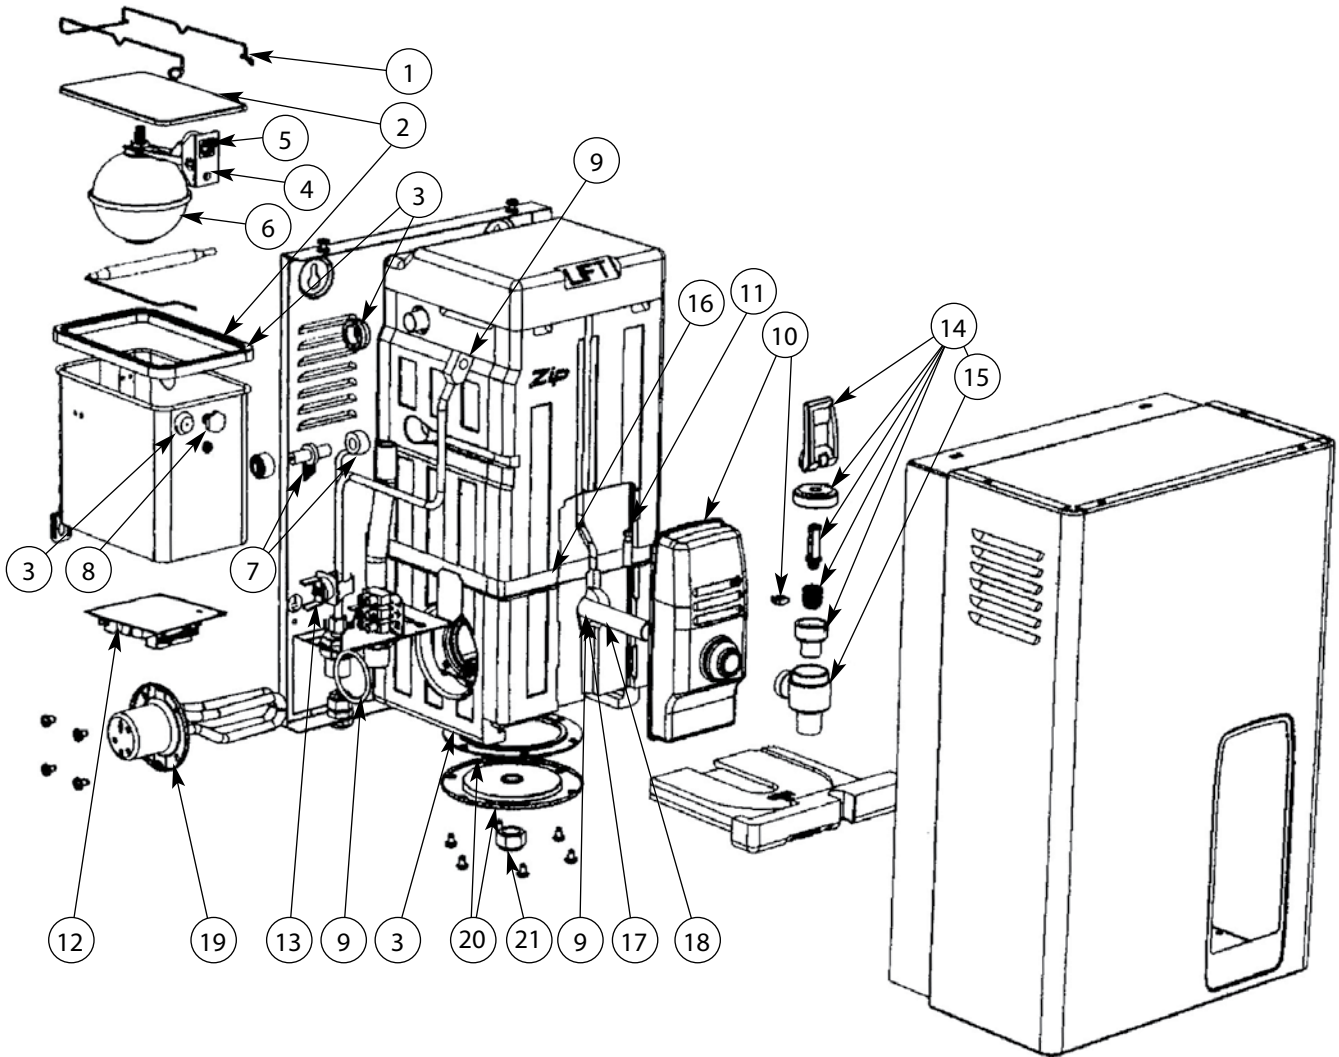

ZIP

Zip Instant Boiling Water
Hydroboil Models HS001 to HS040

| Item | Part No. | Description |
|------|--------------------|---|
| 1 | SP90487 | Cistern Lid Clamp Kit |
| 2 | SP90488 | Cistern Lid & Gasket Kit |
| 3 | SP90490 | Gasket Kit |
| 4 | SP90083 | Float Valve Kit, with float |
| 5 | SP90069 | Jumper Valve Kit, with seals |
| 6 | SP90102 | Cistern Float Kit, with nut & screw |
| 7 | SP90493 SP90494 | Transfer Tube Kit- 1.5kW Transfer Tube Kit-2.4kW |
| 8 | SP90495 | Banjo Screw |
| 9 | SP90496 | O-Ring Kit |
| 10 | SP90517 | Fascia & Lens Kit |
| 11 | SP90110 | Fascia Light Kit |
| 12 | SP90081 | Thermostat Kit 1.5-25 litres |

| Item | Part No. | Description |
|------|--|--|
| 13 | SP1614T SP90127 | Overload Kit HS010-HS041 Overload Kit |
| 14 | SP90501 | Tap Top Kit |
| 15 | SP90502 | Tap Assembly complete |
| 16 | SP90503 SP90504 | Strap & Key Kit-1.5 & 3 litres Strap & Key Kit-5 & 7.5 litres |
| 17 | SP90505 | Tap Nut Kit |
| 18 | SP90506 | Tap Extension |
| 19 | SP80563 SP90485 SP90486 SP90530 | Element Kit, 1.5kW/110v 1.5 & 3 litres Element Kit, 1.5kW/240v 1.5 & 3 litres Element Kit, 2.4kW/240v Element Kit, 3.0kW/240v |
| 20 | SP90491 | Cleaning Hole Cover Kit |
| 21 | SP90492 | Drain Cap & Seal Kit |
| | SP90522 | Cistern Jet Nozzle Kit |