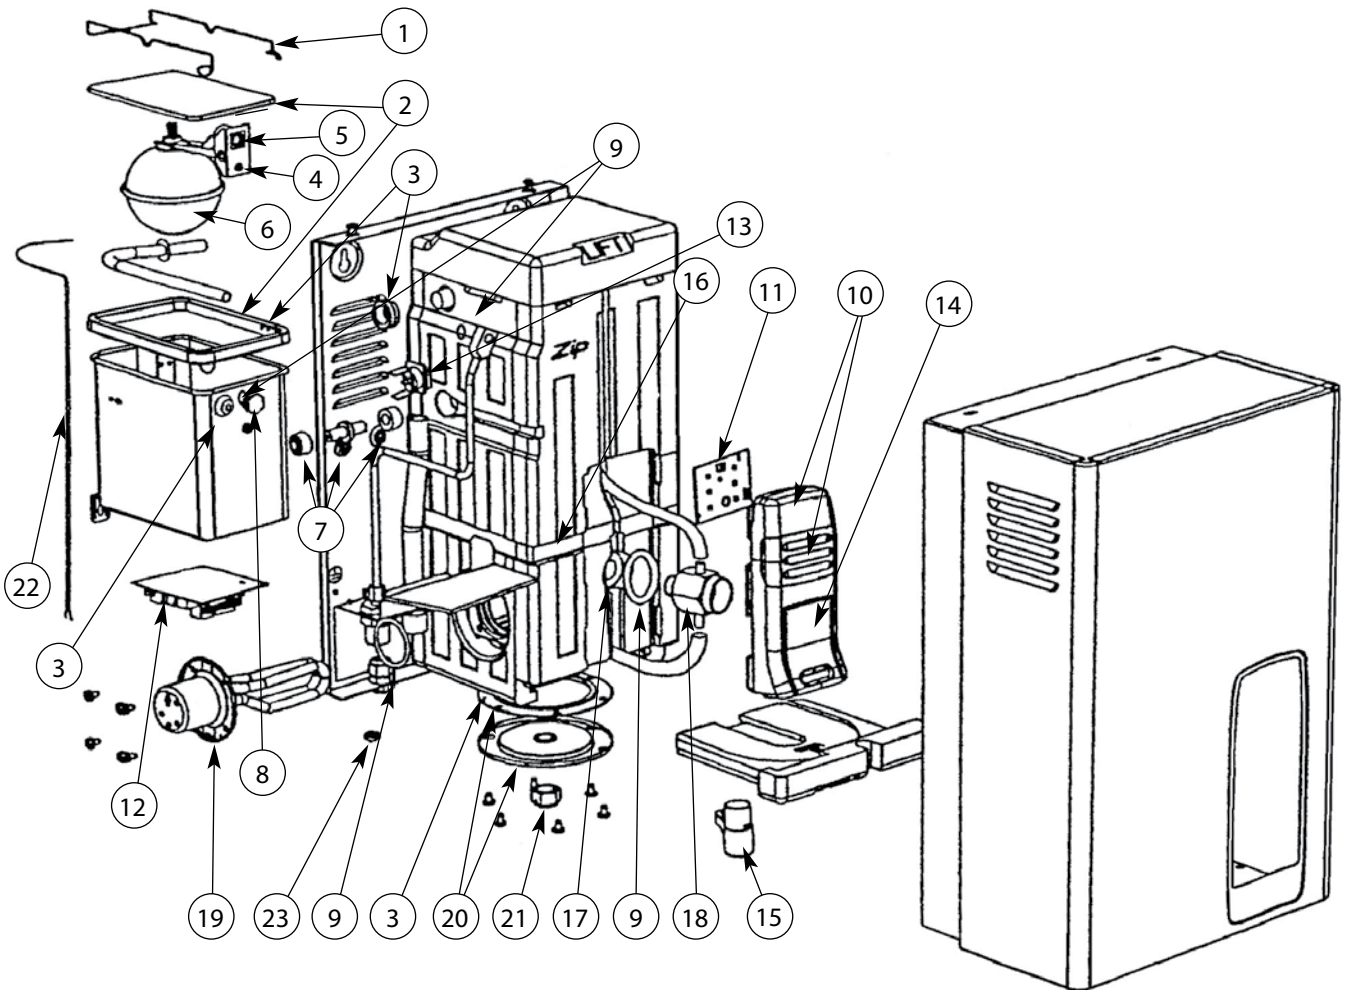

# ZIP

Zip Instant Boiling Water

Hydroboil Models HS202 to HS302, HS302 to HS308

Item	Part No.	Description
1	SP90487	Cistern Lid Clamp Kit
2	SP90488	Cistern Lid & Gasket Kit
3	SP90490	Gasket Kit
4	SP90083	Float Valve Kit, with float
5	SP90069	Jumper Valve Kit, with seals
6	SP90102	Cistern Float Kit, with nut & screw
7	SP90493 SP90494	Transfer Tube - 1.5kW Transfer Tube - 2.4kW
8	SP90495	Banjo Screw
9	SP90496	O-Ring Kit
10	SP90557 SP90558	Fascia Lens Kit - white Fascia Lens Kit - stainless steel
11	SP90561	PCB Lights Kit
12	SP90081	Thermostat Kit 1.5-25 litres

Item	Part No.	Description
13	SP90127	Overload Kit
14	SP90559 SP90560	Tap Handle Kit - white Tap Handle Kit - stainless steel
15	SP90510 SP90562	Outlet Nozzle Kit - white Outlet Nozzle Kit - stainless steel
16	SP90503 SP90504	Strap & Key Kit - 1.5 & 3 litres Strap & Key Kit - 5 & 7.5 litres
17	SP90505	Tap Nut Kit
18	SP90509	Tap Body Kit
19	SP90485 SP90486	Element Kit - 1.5kW Element Kit - 2.4kW
20	SP90491	Cleaning Hole Cover Kit
21	SP90492	Drain Cap & Seal
22	SP90475	Sensor Probe Kit