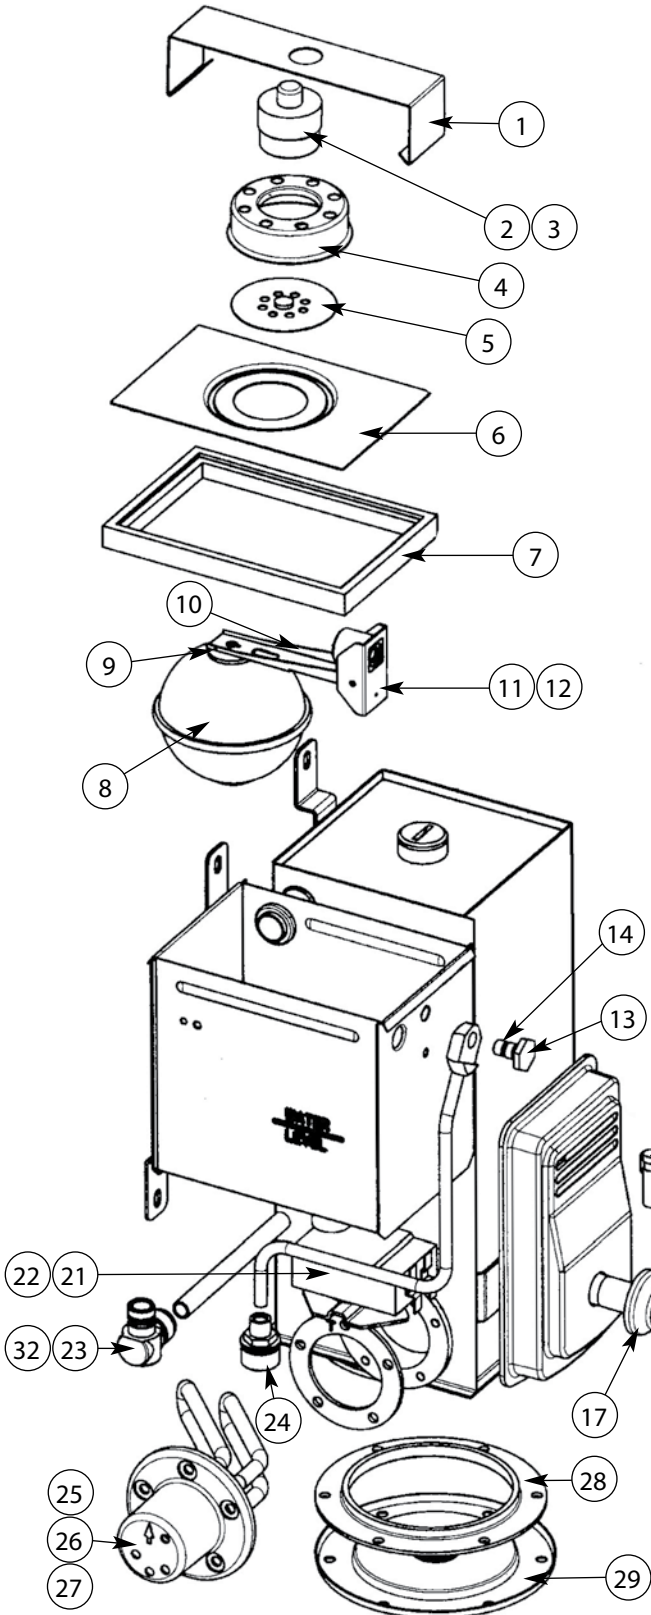

ZIP

Zip Hydroboil Models HG2002
to HG2050, 1994 to 2000

Item	Part No.	Description
1	SP6245	Cistern Tank Cover Clamp
2	SP2160T	Thermal Cut Out, 2 to 7.5 litres
3	SP1614T	Thermal Cut Out, 10 to 50 litres
4	SP1099A	Capsule Cover
5	SP2646A	Disk Valve Assembly Kit
6	SP3906	Cistern Tank Cover
7	SP6249	Cistern Cover Gasket
8	SP90102	Ball Float Kit - 3"
9	SP6593A	Ball Valve Assembly Kit
10	SP2647A	Jumper Valve
11	SP6584	Ball Valve Fixing Screw
12	SP6373	Ball Valve Fixing Screw Fibre Washer, Pk 10
13	SP6291A	Banjo Union S crew
14	SP2168	Banjo Union 'O' Ring, Pk 10
15	SP90502	Tap Complete, 2.5 to 7.5 litres
16	SP90501	Tap Top Assembly
17	SP6304	Grey Escutcheon
18	SP6174	Fascia Lens
19	SP6562	Fascia Light - 2 to 7.5 litres
20	SP6467	Fascia Light - 10 to 50 litres
21	SP90081	Thermostat Kit - 2 to 25 litres
22	SP3947A	Thermostat Kit - 50 litres
23	SP6609A	'O' Ring Set
24	SP6423A	Inlet Filter Kit
25	SP6601A	Element & Gasket, 1.5kW/240v, 2 & 3 litres
26	SP6602A	Element & Gasket, 2.4kW/240v, 5 & 7.5 litres
27	SP6603A	Element & Gasket, 3.0kW/240v, 10 to 25 litres
	SP3969A	Drain Plug Kit
28	SP5786	Inspection Hole Gasket
29	SP6075A	Inspection Hole Cover
30	SP3845A	Tap Complete - Threaded
31	SP6590	Contractor
32	SP6344A	Transfer Tube Elbow
	SP6608A	Transfer Tube Kit